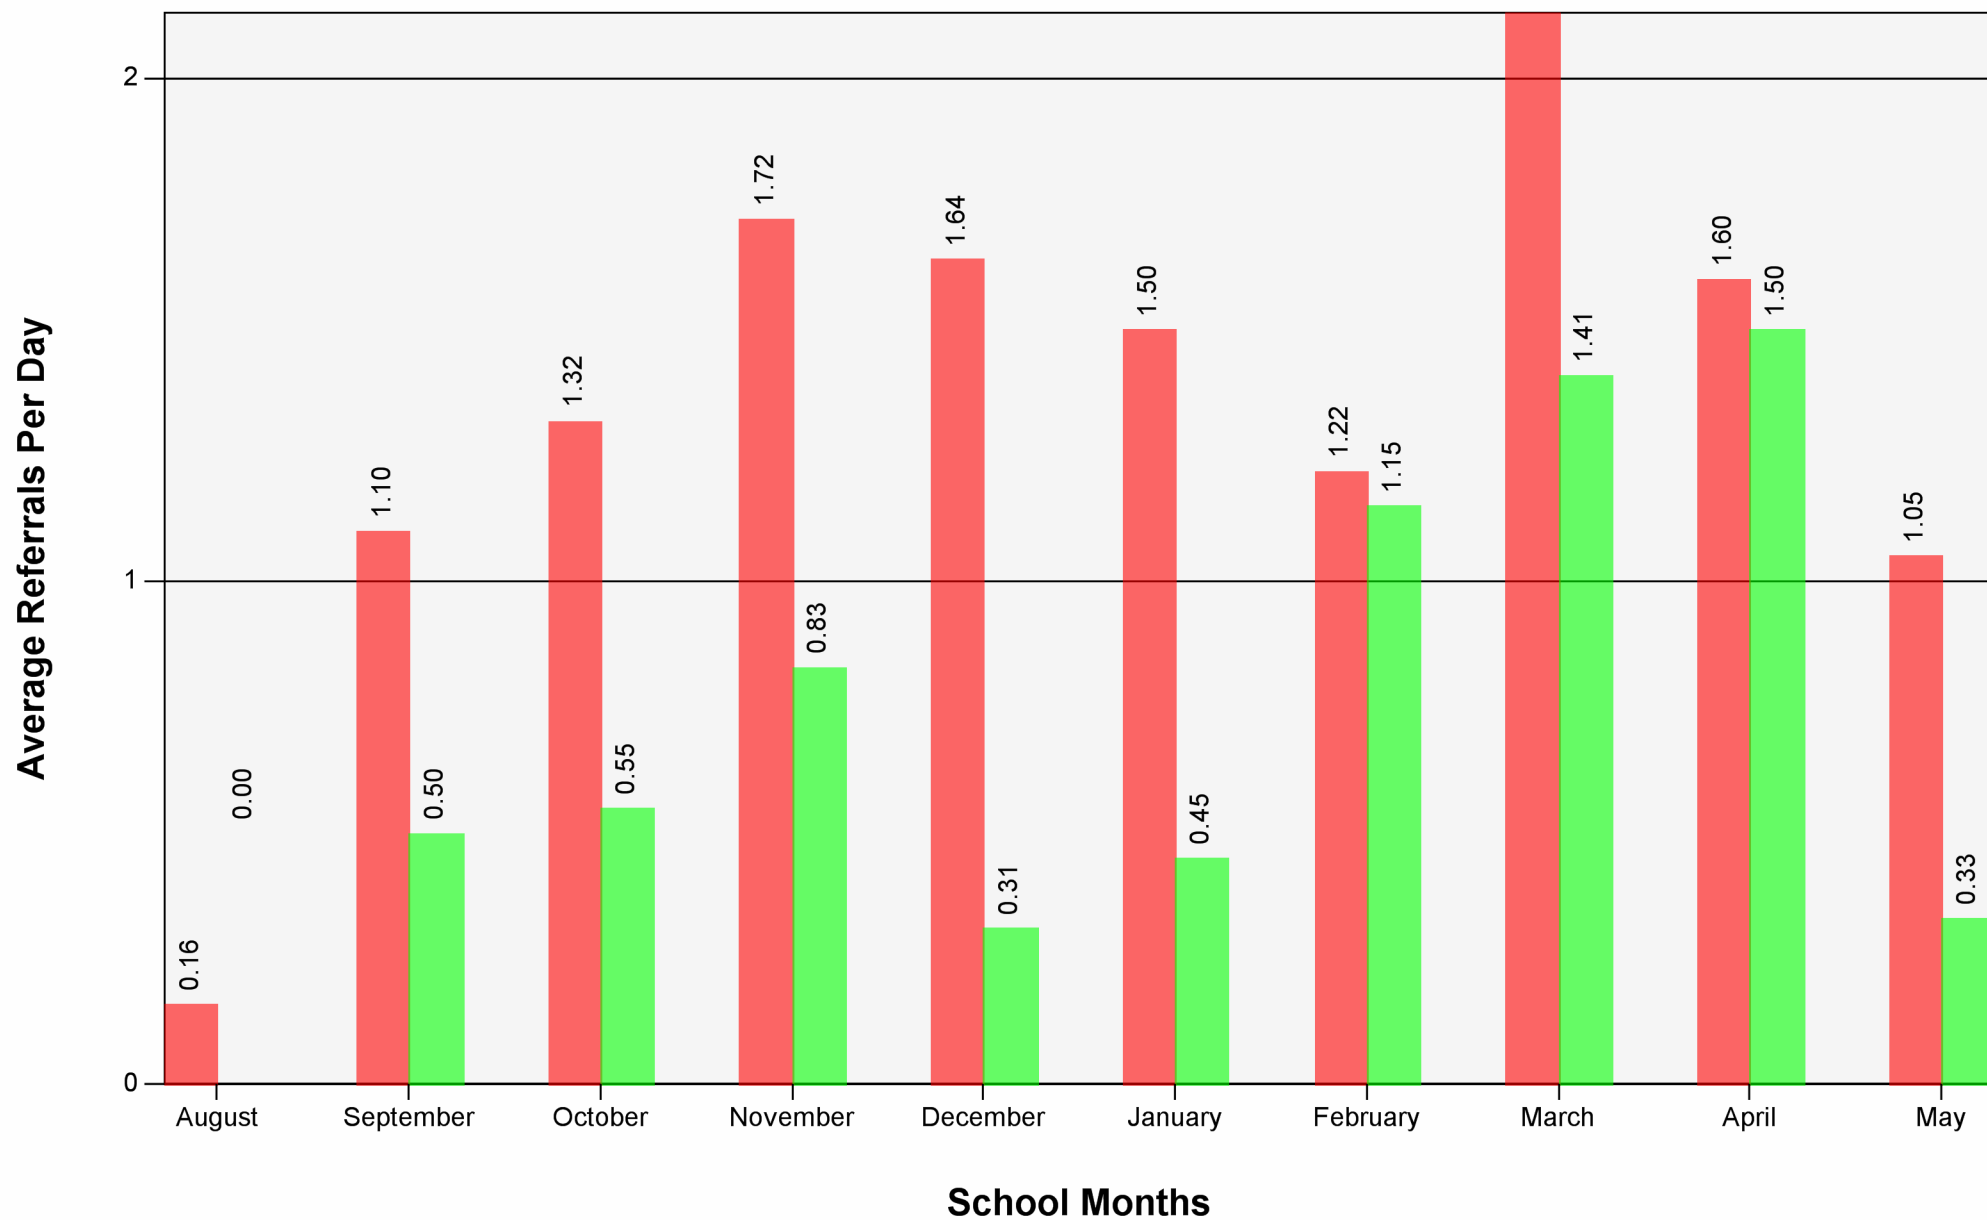

0231 - LAKEWOOD PARK ELEMENTARY

Average Referrals Per Day By Month

2006-07
2007-08

Report Date: 5/20/2008 1:50:20 PM